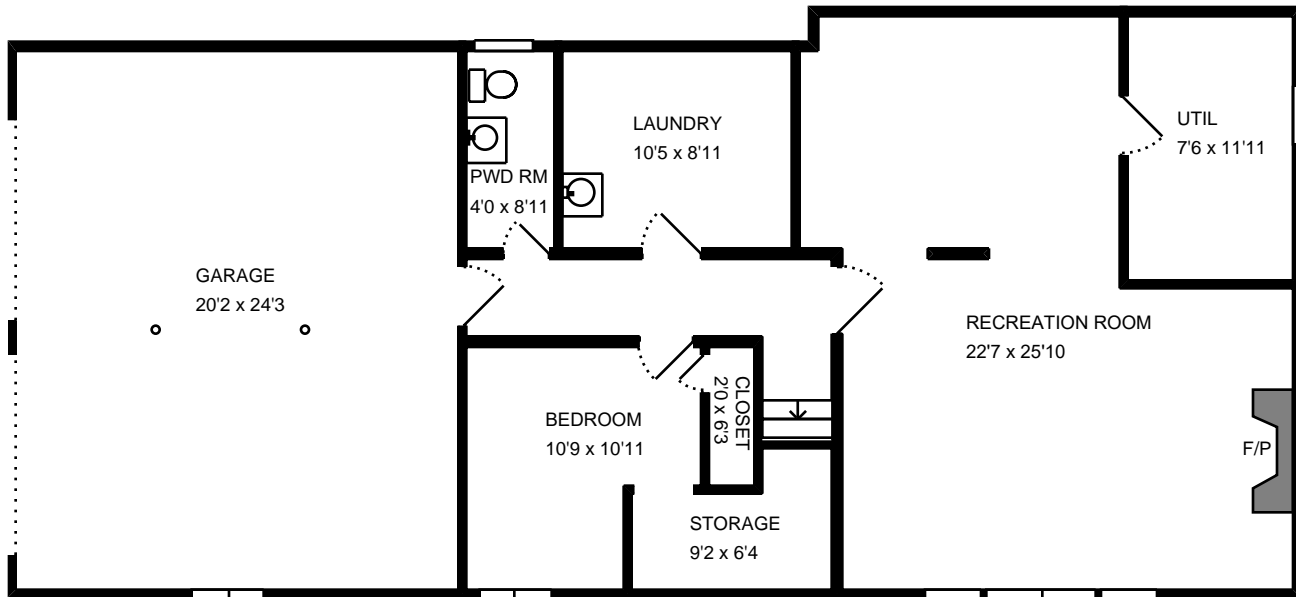

Property Address:
112 Country Club Rd
Stamford, CT 6903

Measure #15909565

Total interior square footage on page: 1771 sf

The interior square footage listed is living space only and is not taxable square footage

Property Address:
112 Country Club Rd
Stamford, CT 6903

Measure #15909565

Total interior square footage on page: 914 sf

The interior square footage listed is living space only and is not taxable square footage