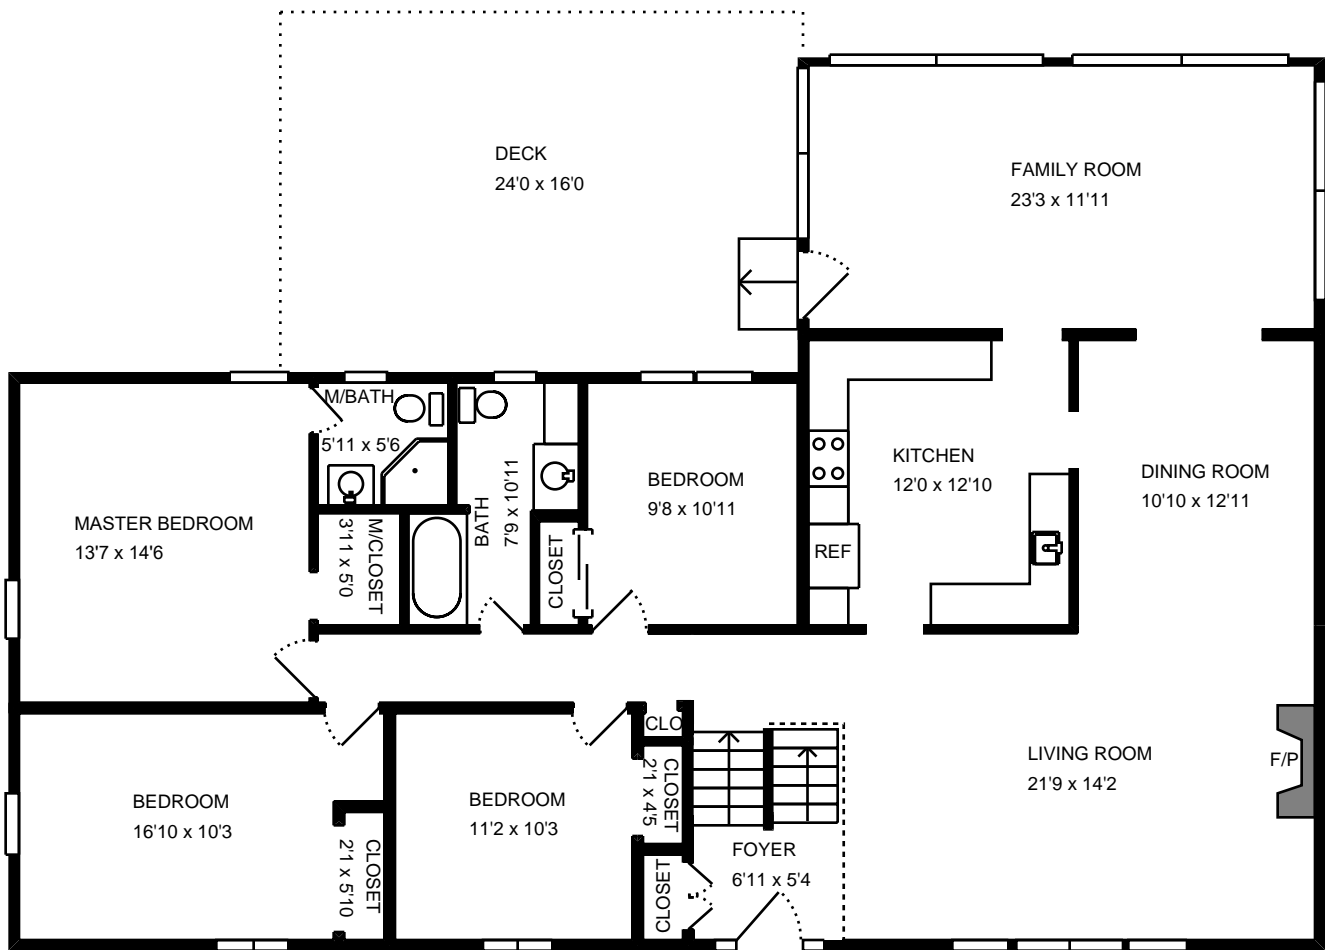

Property Address:
112 Country Club Rd
Stamford, CT 6903

Measure #15909565

Total interior square footage on page: 1771 sf

The interior square footage listed is living space only and is not taxable square footage

Property Address:
112 Country Club Rd
Stamford, CT 6903

Measure #15909565

Total interior square footage on page: 914 sf

The interior square footage listed is living space only and is not taxable square footage